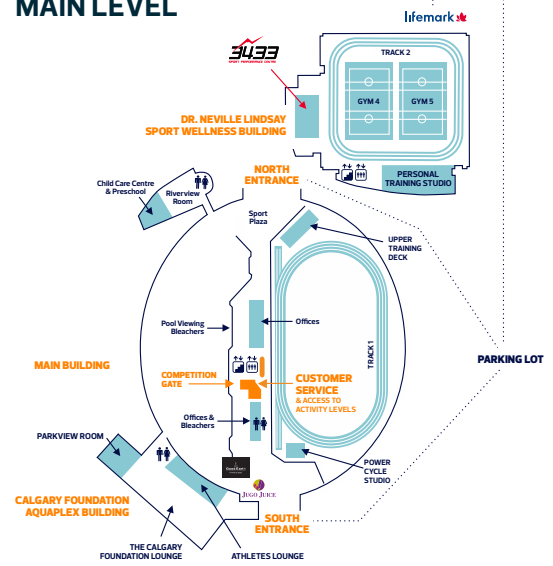

# FACILITY MAPS

## ACTIVITY LEVEL

## MAIN LEVEL

**Jugo Juice** – The smoothie and juice bar is located near the south entrance and features fresh smoothies, juices, sandwiches, wraps and other healthy snacks.

**Hours:** Monday to Friday: 7:00am – 10:00pm | Saturday/Sunday: 8:00am – 9:00pm