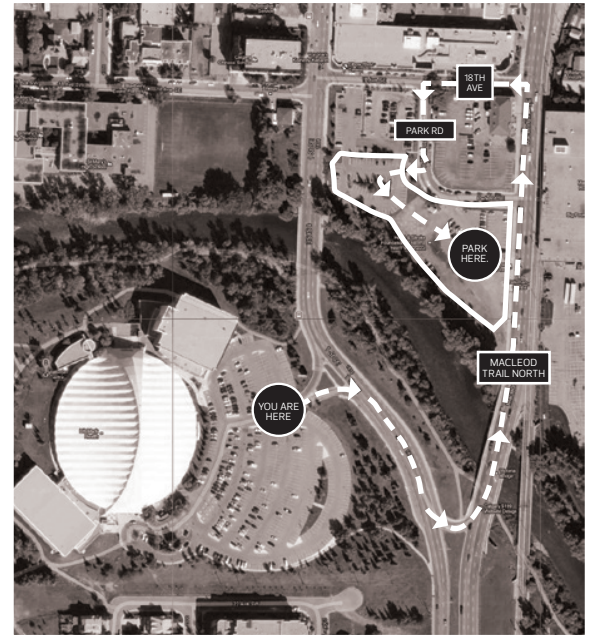

PARKING

MNP Community & Sport Centre offers free parking for up to 3 hours for our customers while they are inside using the MNP Community & Sport Centre facility only.

Event parking requirements will vary depending on the level of event and number of attendees. In the case that your event requires overflow parking, the overflow parking lot is located at a nearby Indigo lot. This is shown on the map to the right.

In the event that overflow parking is in effect, you must obtain a pass either from the MNP Community & customer service desk, or upon arrival from one of our onsite parking attendants in order to park for free in the overflow lot.