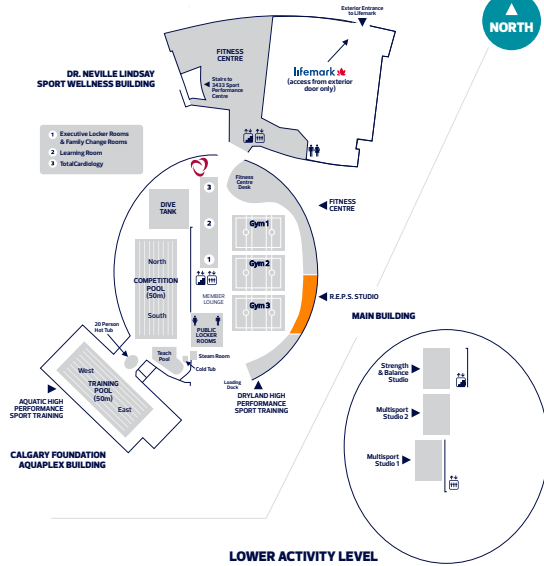

# FACILITY MAPS

## MAIN LEVEL

## FACILITY CONCESSIONS

**Good Earth Café** – The Café is located near the south entrance and features coffee, baked goods, soups, sandwiches, breakfast options and healthy snacks.

**Hours:** Monday to Friday: 6:30am – 9:00pm | Saturday/Sunday: 8:00am – 8:00pm

**Jugo Juice** – The smoothie and juice bar is located near the south entrance and features fresh smoothies, juices, sandwiches, wraps and other healthy snacks.

**Hours:** Monday to Friday: 7:00am – 10:00pm | Saturday/Sunday: 8:00am – 9:00pm